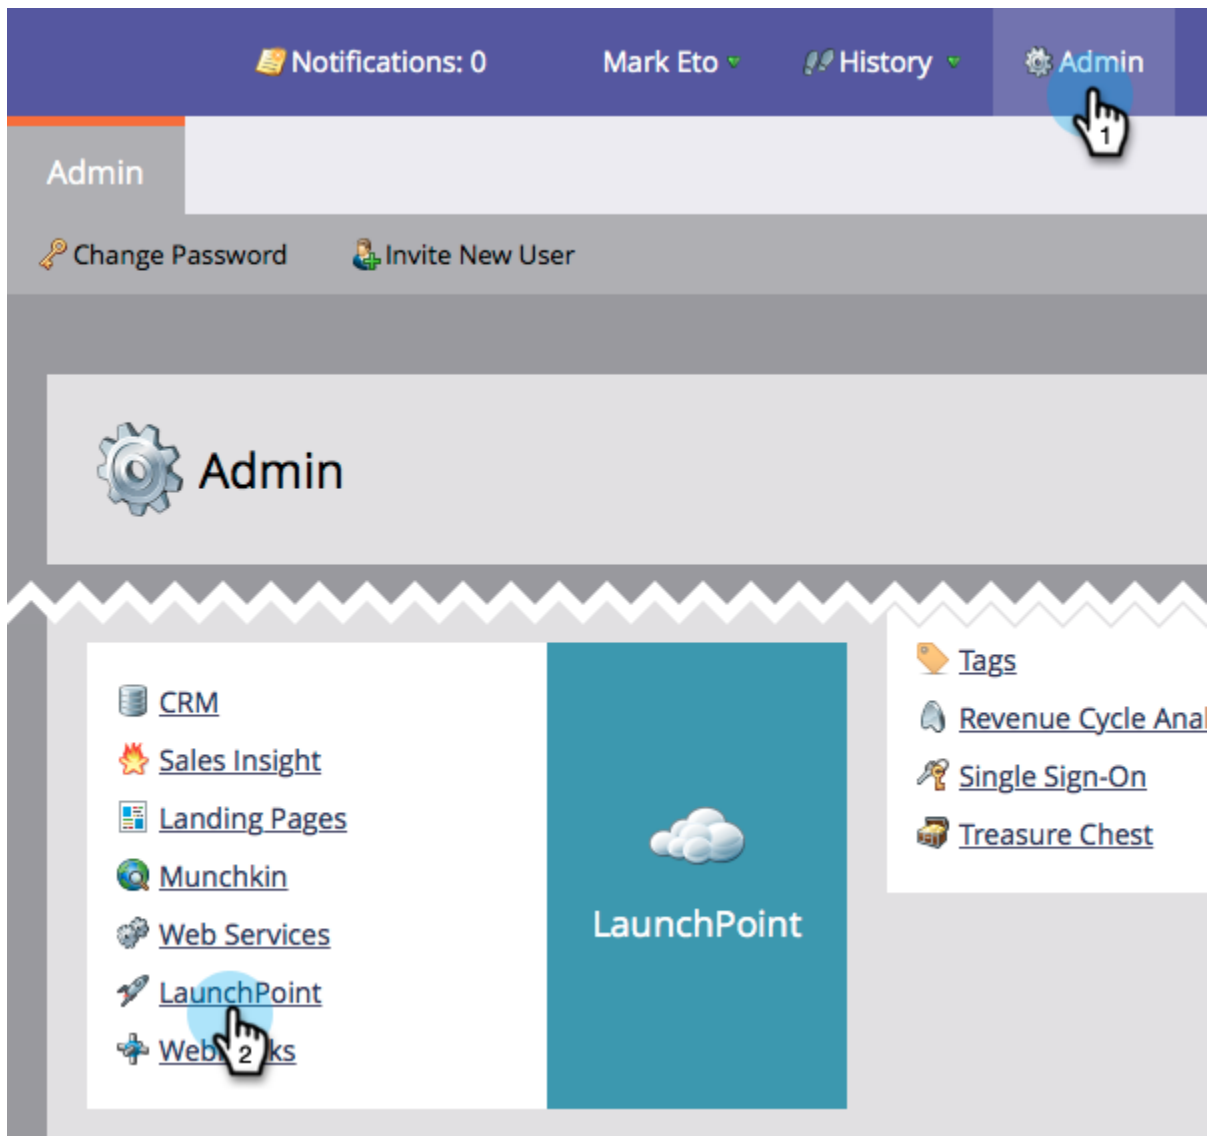

Add WebEx as a LaunchPoint Service

Marketo manages your WebEx webinar registration and attendance.

Admin Permissions Required

Reminder

An existing subscription to WebEx and administration rights are necessary for this step. Have the following settings at hand: Username, Password, and Site Name.

Note

The site name can be found at the end of the URL used to log into WebEx. For example:

`https://mycompany.webex.com/mw0300lc/mywebex/default.do?siteurl=mycompany`

Caution: Do not enter the entire URL in this field; enter the site name only!

1. Go to **Admin** and click **LaunchPoint**.

2. Select **New** and then **New Service**.

Installed Services

 New  Service Actions  Edit Service

 New Service

Name	Type	Used by	Status	Details
Adobe Connect Service	Adobe Connect	<u>9982</u>	Active	
BrightTALK Service	BrightTALK	<u>4250</u>	Active	
GoToWebinar Service	GoToWebinar	<u>769</u>	Active	
Level 3 Web Meeting Service	Level 3 Web Meeting	<u>3211</u>	Active	
On24 Service	On24	<u>6</u>	Active	
ReadyTalk Service	Ready Talk	<u>3898</u>	Active	